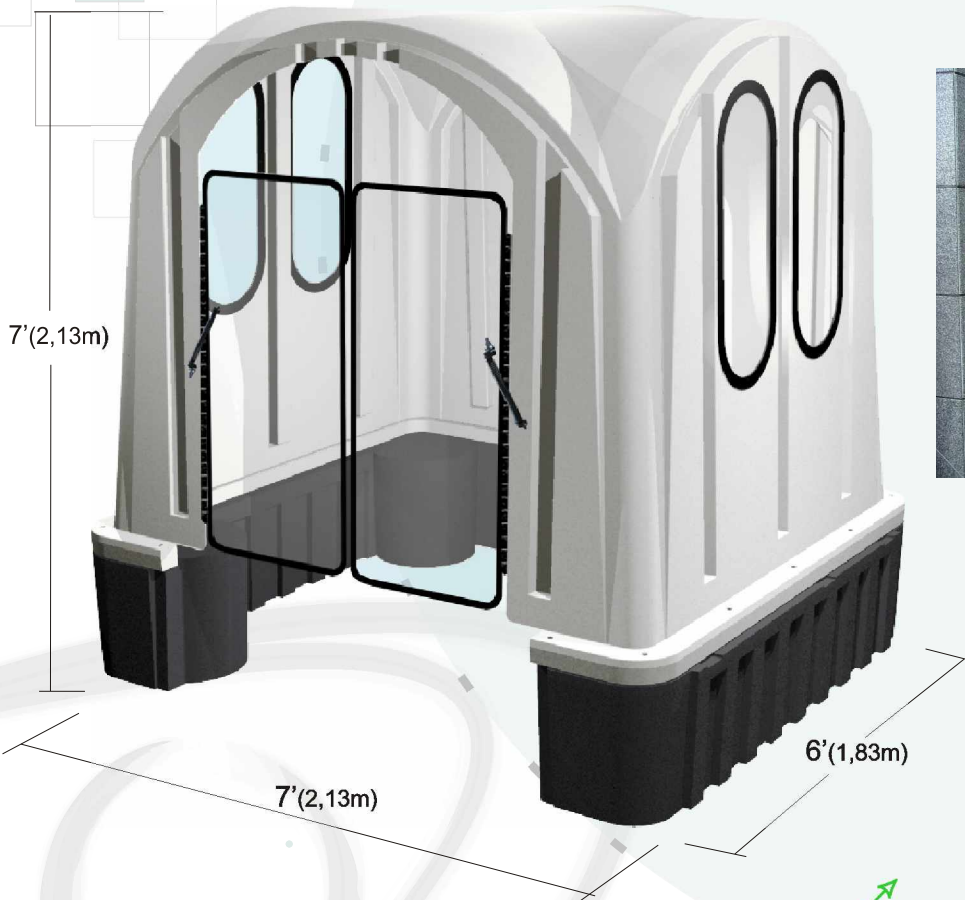

**WON'T
COLLAPSE!**

Rigid polyethylene shelter
with a unique design

Features

- ⊖ KEEP YOUR ENTRANCE CLEAN FROM CIGARETTE BUTTS.
- ⊖ SUPERIOR QUALITY, VERY STURDY
- ⊖ SAND BALLAST BASE
- ⊖ CAN BE RELOCATED EASILY
- ⊖ COMES IN 3 PIECES : 3 PART BASE + 1 PIECE SHELL BOLTED TOGETHER
- ⊖ 4 INTEGRATED SEATS, OPTIONAL AWNINGS & DOORS
- ⊖ NO MAINTENANCE
- ⊖ 4 SEASON **RIGID** PLASTIC WALLS
- ⊖ SPECIALLY DESIGNED TO ELIMINATE ICE/SNOW BUILD-UPS

WILL NOT COLLAPSE!!

IMPACT FACT: 10 sq. feet is a lot easier to clean than a whole parking lot.
Your clientele will be thankful!

Contact :
PLASTIQUE ROTEK INC.
www.rotekplastic.com
460 CHEMIN LAROCQUE
VALLEYFIELD (QUEBEC)
CANADA J6T 4G5
TEL: 1-877-373-6534
FAX:(450) 373-2439