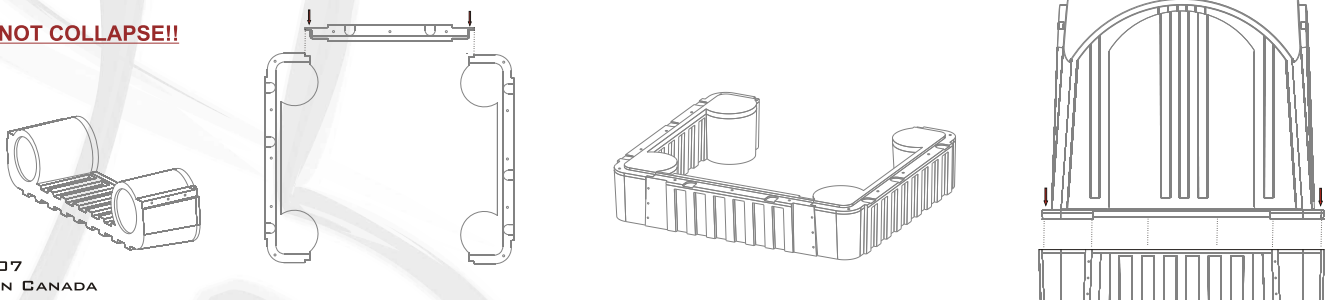

**WON'T
COLLAPSE!**

Rigid polyethylene shelter
with a unique design

Features

- ⊖ KEEP YOUR ENTRANCE CLEAN FROM CIGARETTE BUTTS.
- ⊖ SUPERIOR QUALITY, VERY STURDY
- ⊖ SAND BALLAST BASE
- ⊖ CAN BE RELOCATED EASILY
- ⊖ COMES IN 3 PIECES : 3 PART BASE + 1 PIECE SHELL BOLTED TOGETHER
- ⊖ 4 INTEGRATED SEATS, OPTIONAL AWNINGS & DOORS
- ⊖ NO MAINTENANCE
- ⊖ 4 SEASON **RIGID** PLASTIC WALLS
- ⊖ SPECIALLY DESIGNED TO ELIMINATE ICE/SNOW BUILD-UPS

WILL NOT COLLAPSE!!

IMPACT FACT: 10 sq. feet is a lot easier to clean than a whole parking lot.
Your clientele will be thankful!

Contact :
PLASTIQUE ROTEK INC.
www.rotekplastic.com
460 CHEMIN LAROCQUE
VALLEYFIELD (QUEBEC)
CANADA J6T 4G5
TEL: 1-877-373-6534
FAX:(450) 373-2439